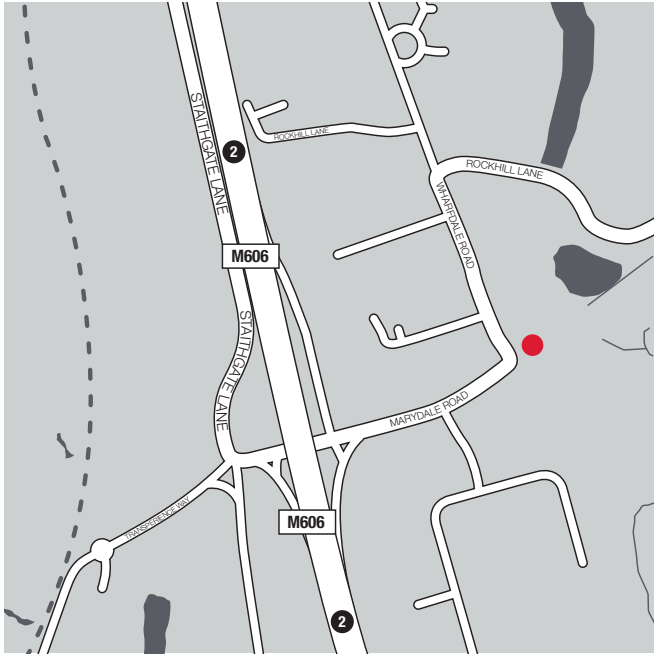

HELLO

BRADFORD

Euroway Industrial Estate, Wharfedale Road, Bradford, BD4 6SG

RENTAL OFFICE

0344 892 2086, Select option 1

OPENING HOURS

Monday to Friday	07:00–18:00
Saturday	07:00–12:00

WORKSHOP

0344 892 2086, Select option 4

WORKSHOP OPENING HOURS

Monday to Saturday (24hrs)	06:00–18:00
Sunday	06:00–18:00

SERVICES AVAILABLE

- 8 Work Bays
- Onsite Fuel
- DVSA Approved Maha Brake Rolling Road
- Dedicated Oil, Battery and Tyre Bays
- Wash Facility
- ATF/MOT Testing Facility