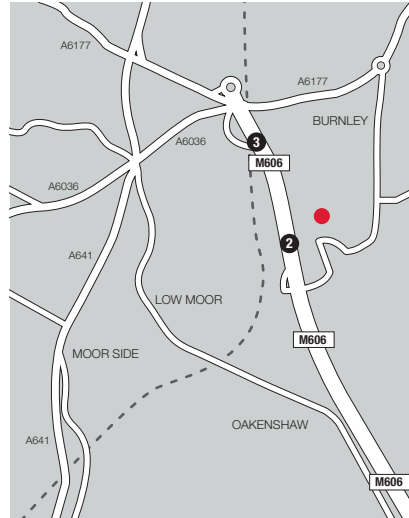

HELLO

BRADFORD

Euroway Industrial Estate, Wharfedale Road, Bradford, BD4 6SG

RENTAL OFFICE

0344 892 2086, Select option 1

OPENING HOURS

Monday to Friday	07:00–18:00
Saturday	07:00–12:00

WORKSHOP

0344 892 2086, Select option 4

WORKSHOP OPENING HOURS

Monday to Saturday (24hrs)	06:00–18:00
Sunday	06:00–18:00

SERVICES AVAILABLE

- 8 Work Bays
- Onsite Fuel
- DVSA Approved Maha Brake Rolling Road
- Dedicated Oil, Battery and Tyre Bays
- Wash Facility
- ATF/MOT Testing Facility