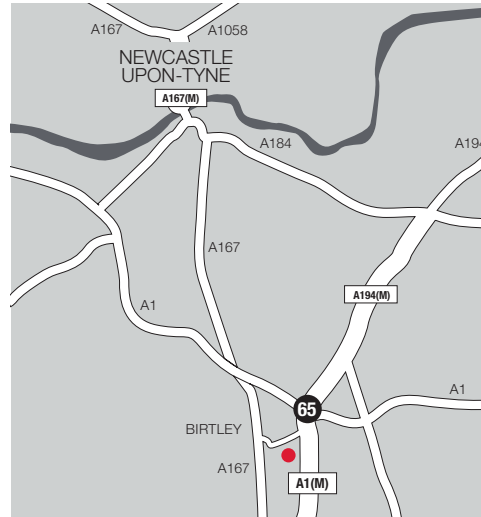

# NEWCASTLE

Fell Bank, Portobello Industrial Estate, Birtley, County Durham, DH3 2SP