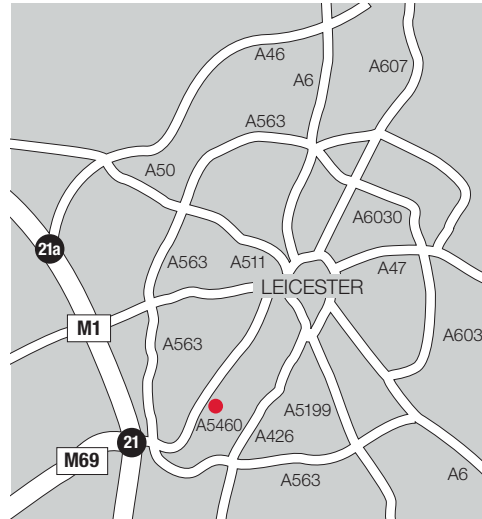

HELLO

LEICESTER

C/O Ford & Slater, Hazel Drive, Narborough Road South, Leicester, LE3 2JG

RENTAL OFFICE

0116 263 2911

OPENING HOURS

Monday to Friday 08:00–17:00

WORKSHOP