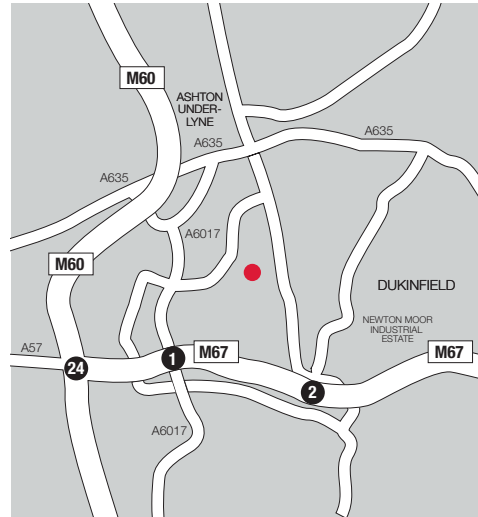

HELLO

DUKINFIELD

Globe Lane, Dukinfield, Cheshire, SK16 4UL

RENTAL OFFICE

0161 330 4441

OPENING HOURS

Monday to Friday 08:00–17:30

WORKSHOP

0161 308 3384

WORKSHOP OPENING HOURS

Monday to Saturday (24hrs)
06:00–14:30

SERVICES AVAILABLE

- 8 Work Bays
- Onsite Fuel
- DVSA Approved Maha Brake Rolling Road
- Dedicated Oil, Battery and Tyre Bays
- Wash Facility
- Diagnostics
- Contract Maintenance

UPTIME | COMPLIANCE | CHOICE
0800 100 200 ryder.co.uk