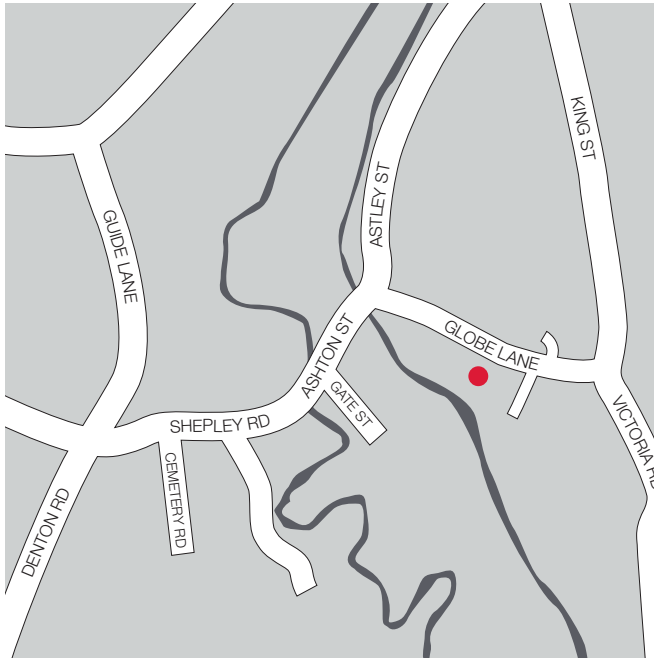

HELLO

DUKINFIELD

Globe Lane, Dukinfield, Cheshire, SK16 4UL

RENTAL OFFICE

0161 330 4441

OPENING HOURS

Monday to Friday 08:00–17:30

WORKSHOP

0161 308 3384

WORKSHOP OPENING HOURS

Monday to Saturday (24hrs)
06:00–14:30

SERVICES AVAILABLE

- 8 Work Bays
- Onsite Fuel
- DVSA Approved Maha Brake Rolling Road
- Dedicated Oil, Battery and Tyre Bays
- Wash Facility
- Diagnostics
- Contract Maintenance