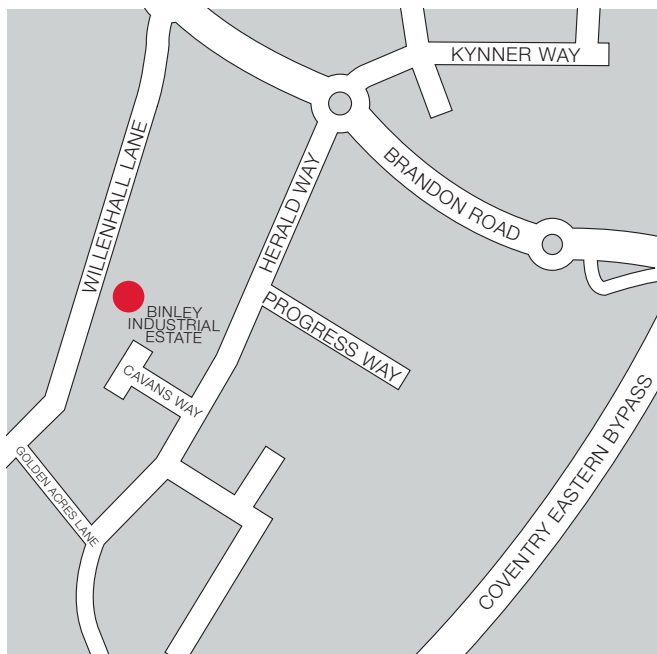

HELLO

COVENTRY

Unit R1 Herald Way/Cavans Way, Binley Industrial Estate, Coventry, CV3 2SF

RENTAL OFFICE

02476 654 800

OPENING HOURS

Monday to Friday 08:00–18:00

WORKSHOP

02476 654 815

WORKSHOP OPENING HOURS

Monday to Friday (24hrs)
06:00–00:00

SERVICES AVAILABLE

- 8 Work Bays
- DVSA Approved Maha Brake Rolling Road
- Dedicated Oil, Battery and Tyre Bays
- Wash Facility

UPTIME | COMPLIANCE | CHOICE
0800 100 200 [ryder.co.uk](https://www.ryder.co.uk)