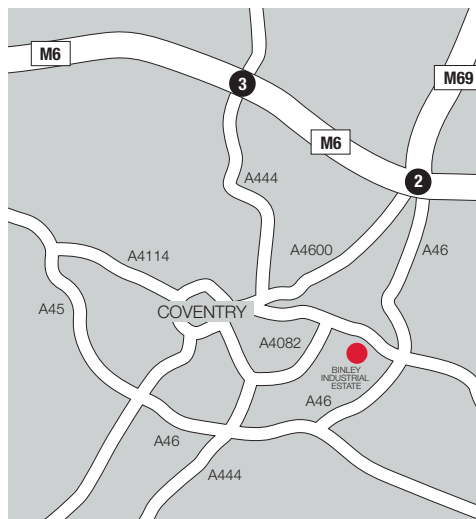

HELLO

COVENTRY

Unit R1 Herald Way/Cavans Way, Binley Industrial Estate, Coventry, CV3 2SF

RENTAL OFFICE

02476 654 800

OPENING HOURS

Monday to Friday 08:00–18:00

WORKSHOP