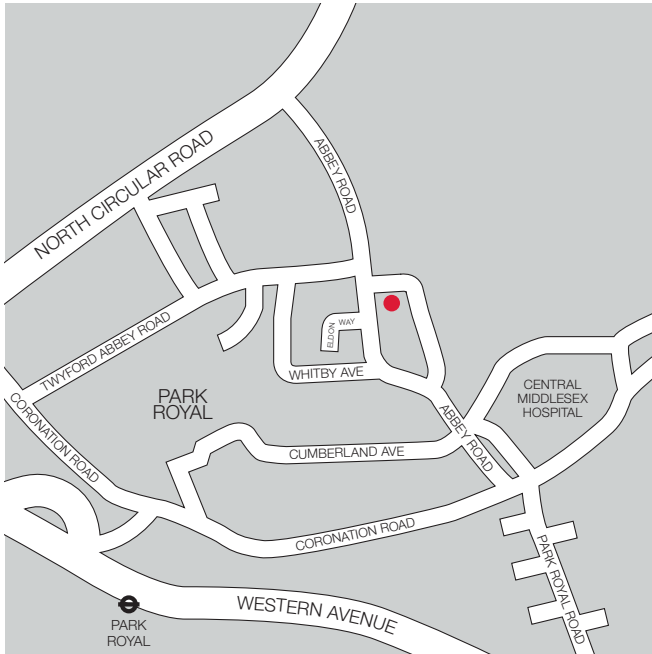

HELLO

PARK ROYAL

Abbey Road, Park Royal, London, NW10 7SJ

RENTAL OFFICE

0208 965 8611

OPENING HOURS

Monday to Friday 07:00–18:00
Saturday 08:00–12:00

WORKSHOP

0208 965 9696

WORKSHOP OPENING HOURS

Monday to Friday (24hrs) 06:00–06:00

SERVICES AVAILABLE

- 22 Work Bays
- Onsite Fuel
- DVSA Approved Maha Brake Rolling Road
- Dedicated Oil, Battery and Tyre Bays
- Wash Facility

UPTIME | COMPLIANCE | CHOICE
0800 100 200 ryder.co.uk