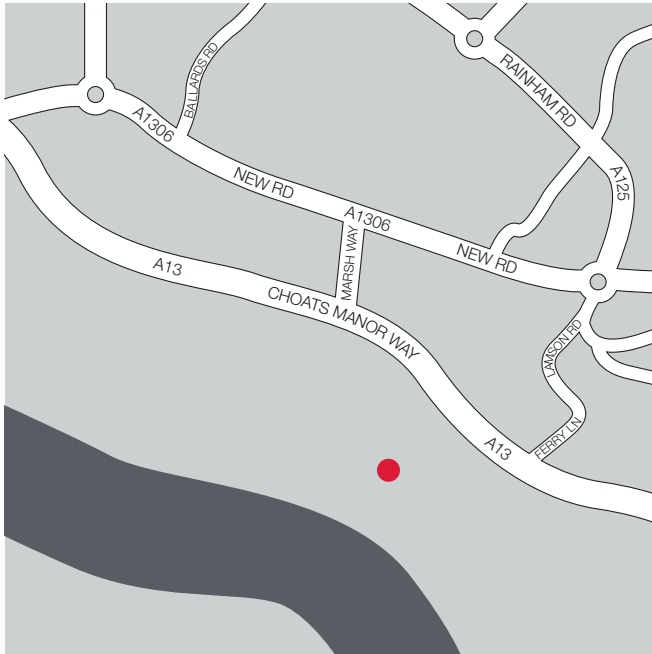

# RAINHAM

Fairview Industrial Estate, Barlow Way, Rainham, Essex, RM13 8UH