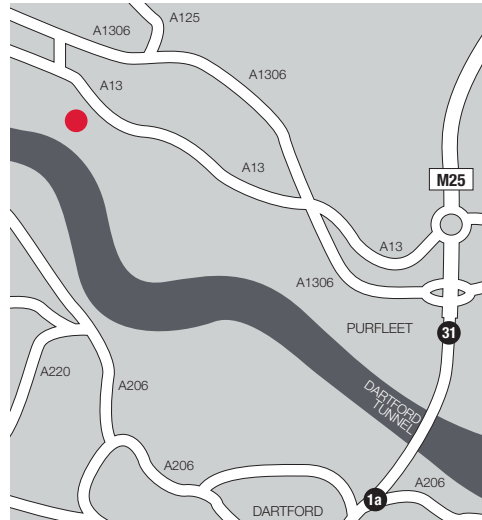

# RAINHAM

Fairview Industrial Estate, Barlow Way, Rainham, Essex, RM13 8UH