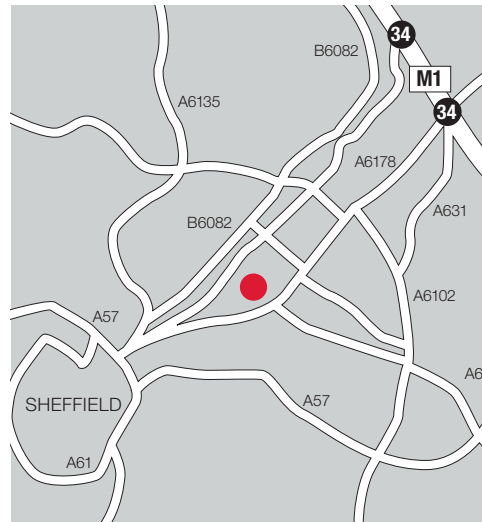

HELLO

SHEFFIELD

Brightside Industrial Estate, Stevenson Road, Attercliffe, Sheffield, S9 3XG

RENTAL OFFICE

0114 244 6591

OPENING HOURS

Monday to Friday 08:00–18:00

WORKSHOP

0114 244 2750

WORKSHOP OPENING HOURS

Monday to Saturday (24hrs)
06:00–06:00

SERVICES AVAILABLE

- 4 Work Bays
- Onsite Fuel
- DVSA Approved Maha Brake Rolling Road
- Dedicated Oil, Battery and Tyre Bays
- Wash Facility

UPTIME | COMPLIANCE | CHOICE
0800 100 200 ryder.co.uk