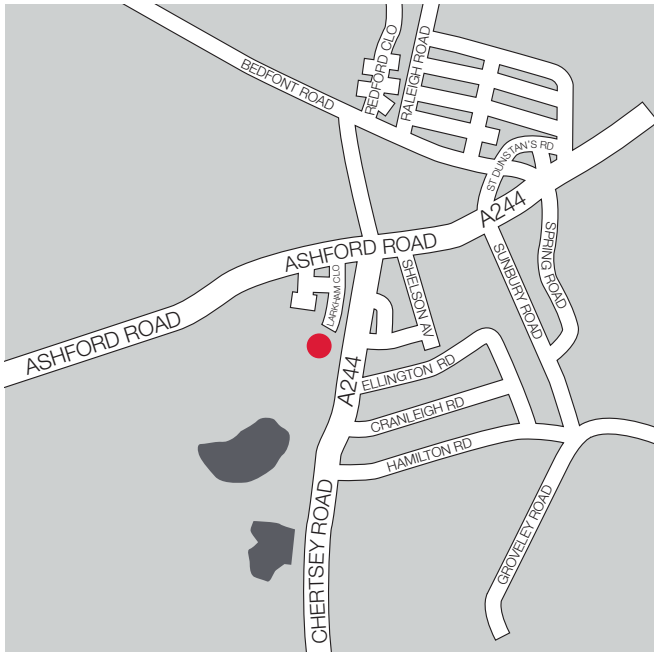

HELLO

FELTHAM

Greenham Park, Chertsey Road, Feltham, Middlesex, TW13 4RN

RENTAL OFFICE

0208 917 3300

OPENING HOURS

Monday to Friday	07:00–18:00
Saturday	08:00–12:00

WORKSHOP

0208 917 3310

WORKSHOP OPENING HOURS

Monday to Friday	06:00–22:00

SERVICES AVAILABLE

- 5 Work Bays
- Onsite Fuel
- DVSA Approved Maha Brake Rolling Road
- Dedicated Oil, Battery and Tyre Bays
- Wash Facility

UPTIME | COMPLIANCE | CHOICE
0800 100 200 ryder.co.uk