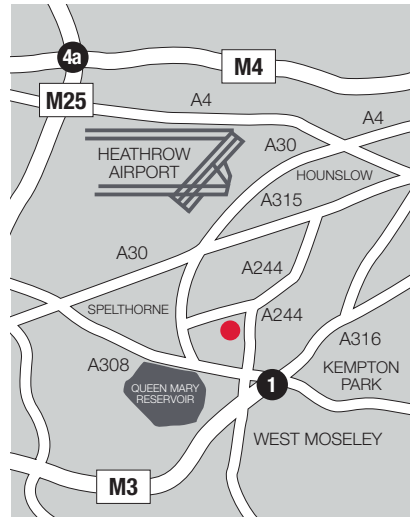

HELLO

FELTHAM

Greenham Park, Chertsey Road, Feltham, Middlesex, TW13 4RN

RENTAL OFFICE

0208 917 3300

OPENING HOURS

Monday to Friday	07:00–18:00
Saturday	08:00–12:00

WORKSHOP

0208 917 3310

WORKSHOP OPENING HOURS

Monday to Friday	06:00–22:00

SERVICES AVAILABLE

- 5 Work Bays
- Onsite Fuel
- DVSA Approved Maha Brake Rolling Road
- Dedicated Oil, Battery and Tyre Bays
- Wash Facility

UPTIME | COMPLIANCE | CHOICE
0800 100 200 ryder.co.uk